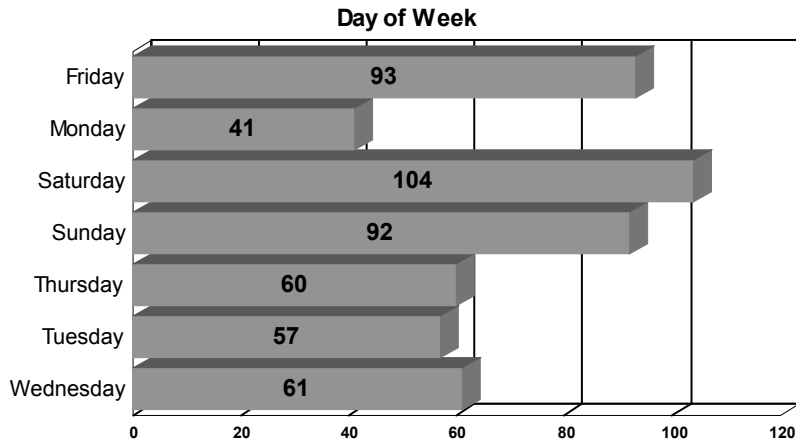

2014 ALCOHOL INVOLVED PDO CRASHES ON ROAD SYSTEM

Road Type	PDO Crashes
Interstate	33
Primary	104
Secondary	23
City Street	151
County Road Rural	46
State Highway	2
M-Routs Urban	119
BLM	2
Forest Service	2
State/Natl Park	1
Service Road	7
County Road Urban	18
Total	508

Alcohol Involved PDO Crashes